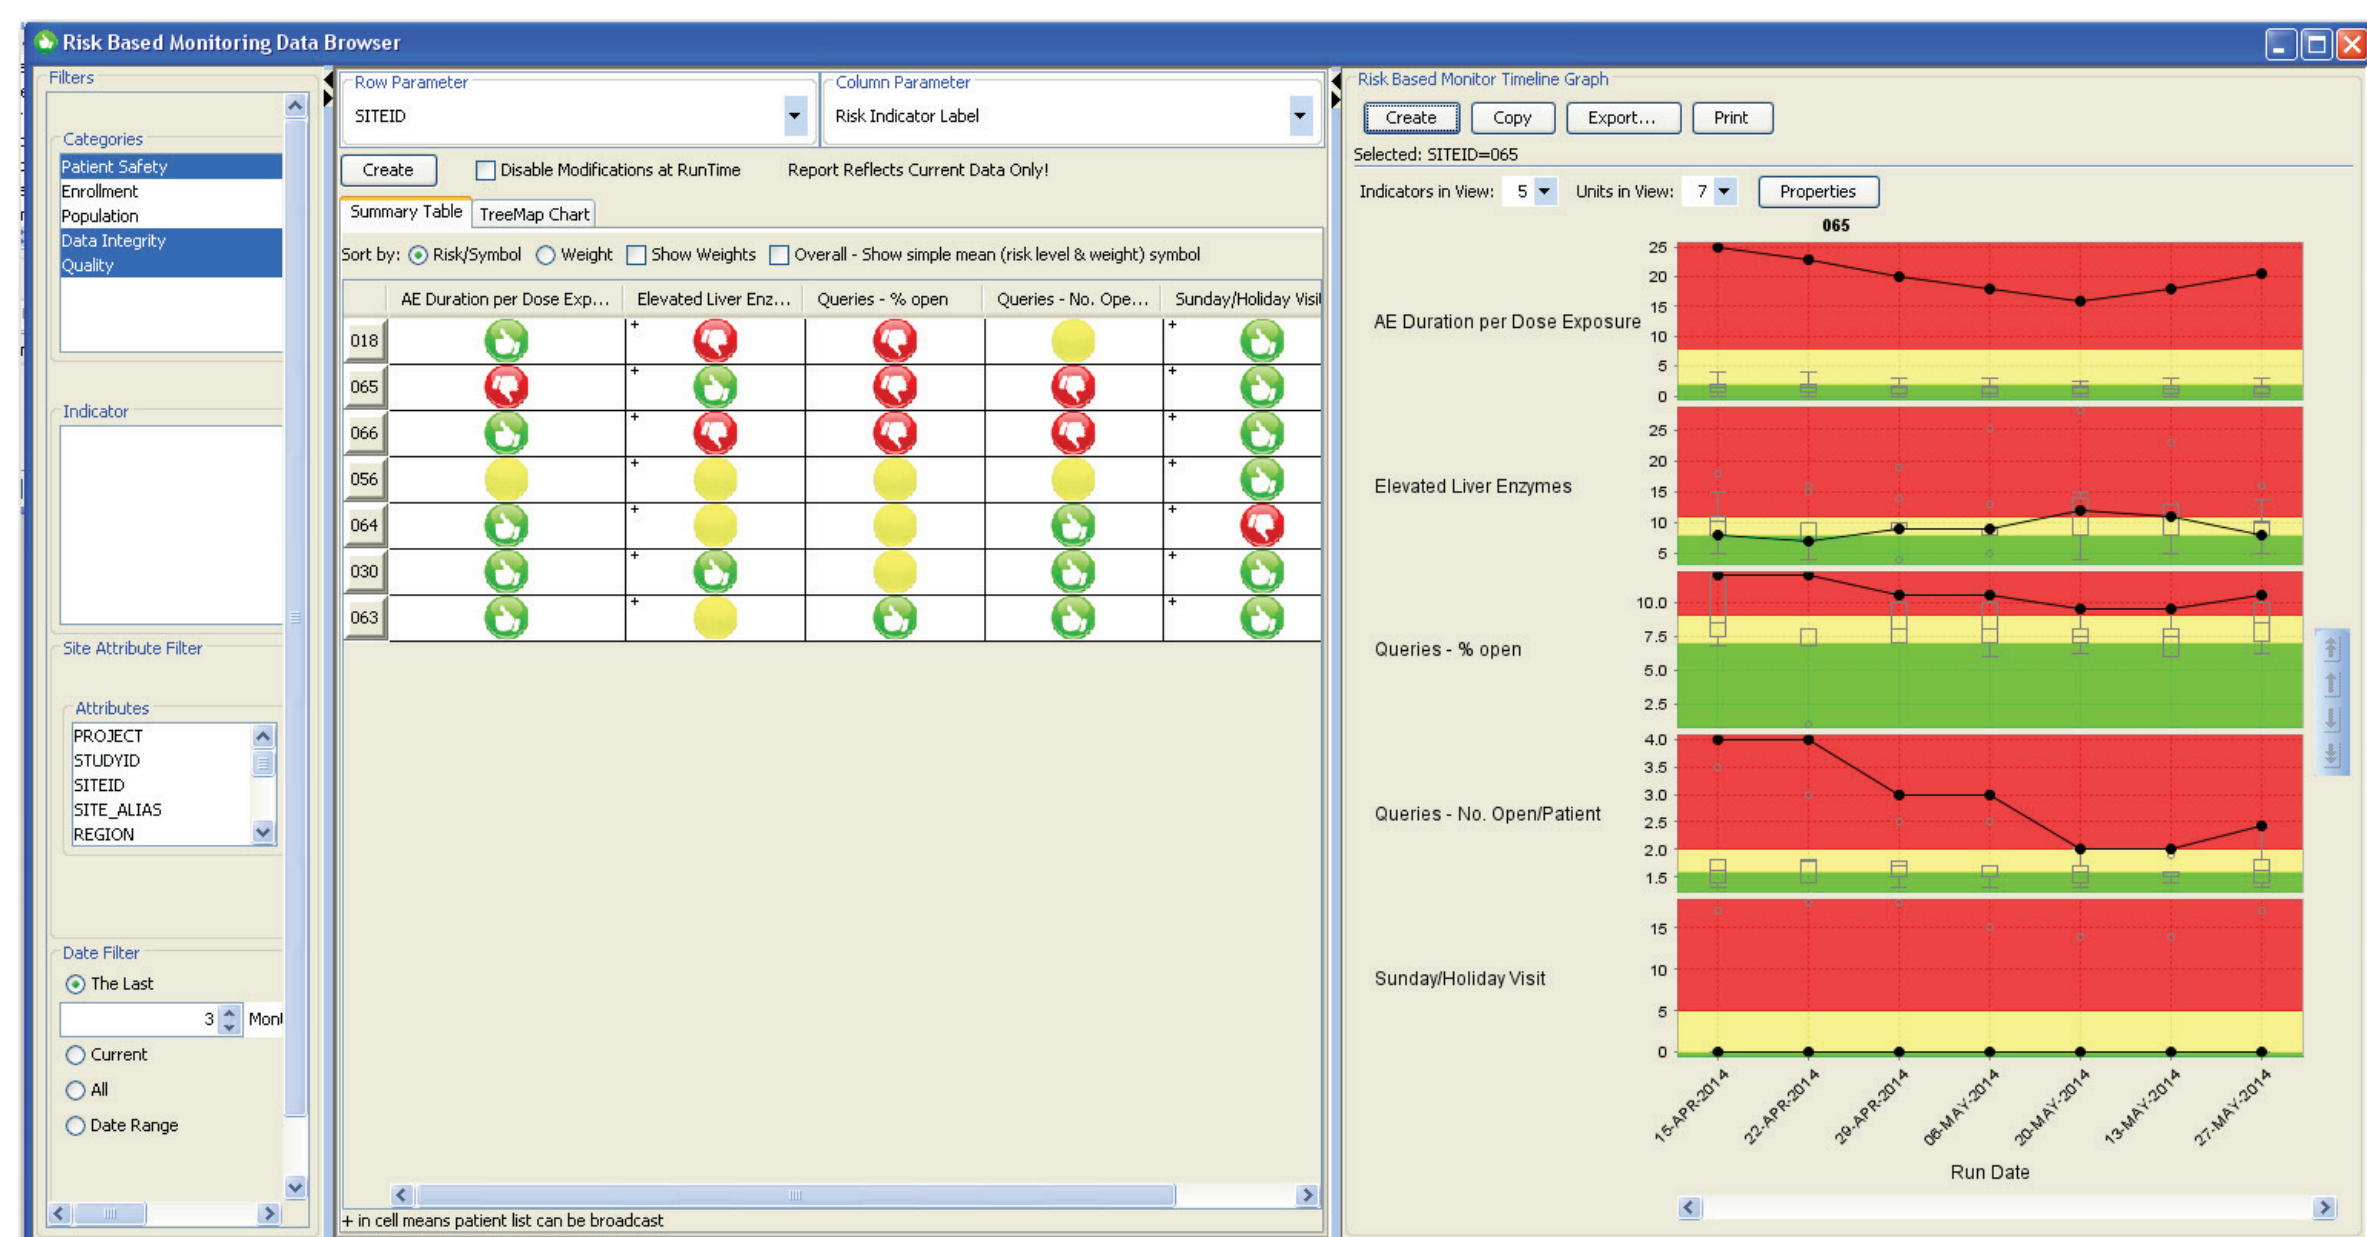

## Built-in Risk Based Monitoring Analytics

Define Risk Indicators, Categories, etc. in JReview  
Schedule Risk Analysis to run periodically

## JReview RBM Analytics - current & historical

## Native iPad app - JReview RBM