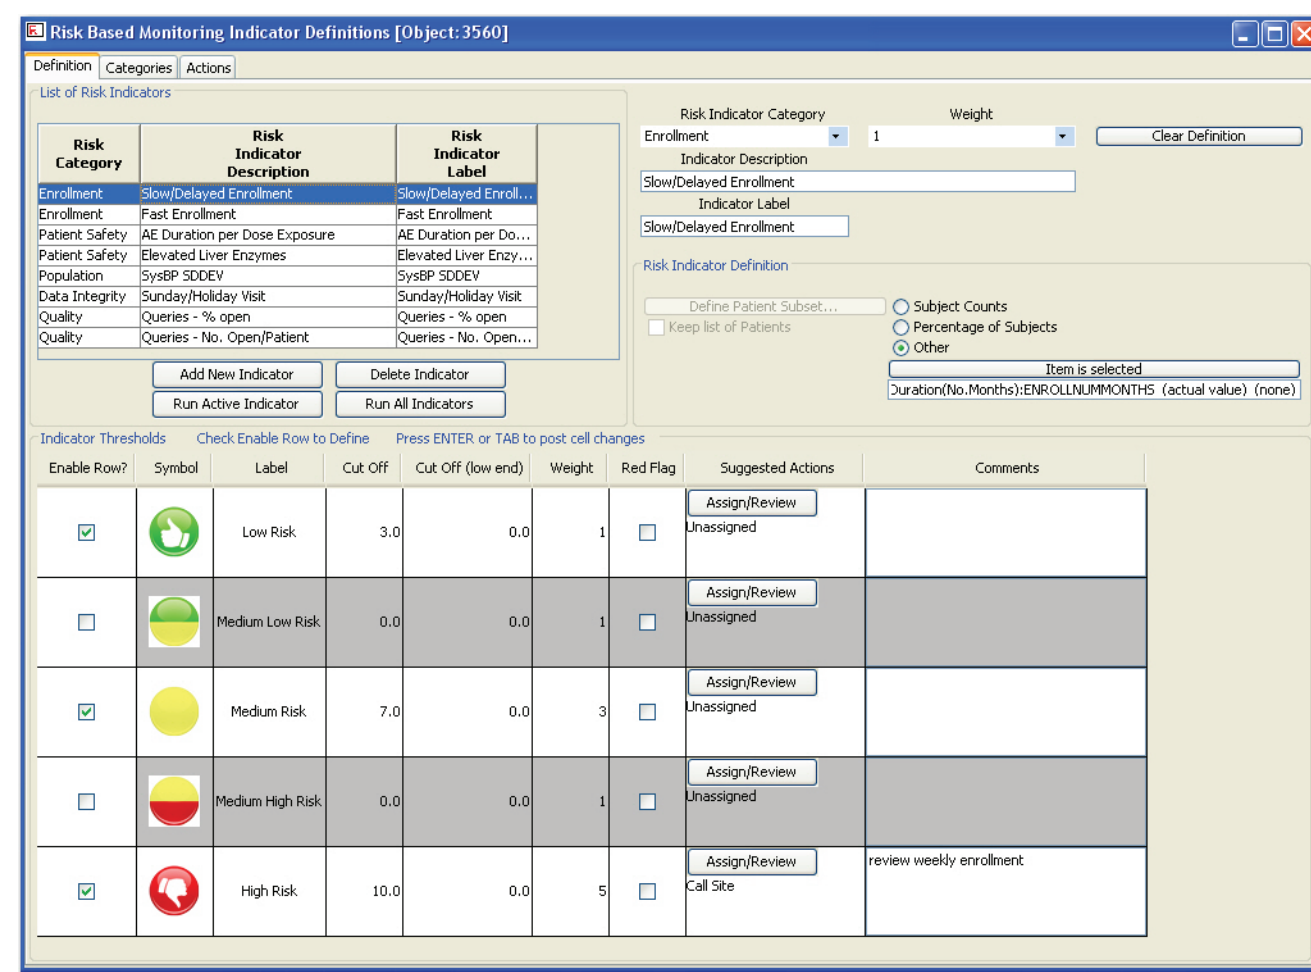

## Built-in Risk Based Monitoring Analytics

Define Risk Indicators, Categories, etc. in JReview  
Schedule Risk Analysis to run periodically

## JReview RBM Analytics - current & historical